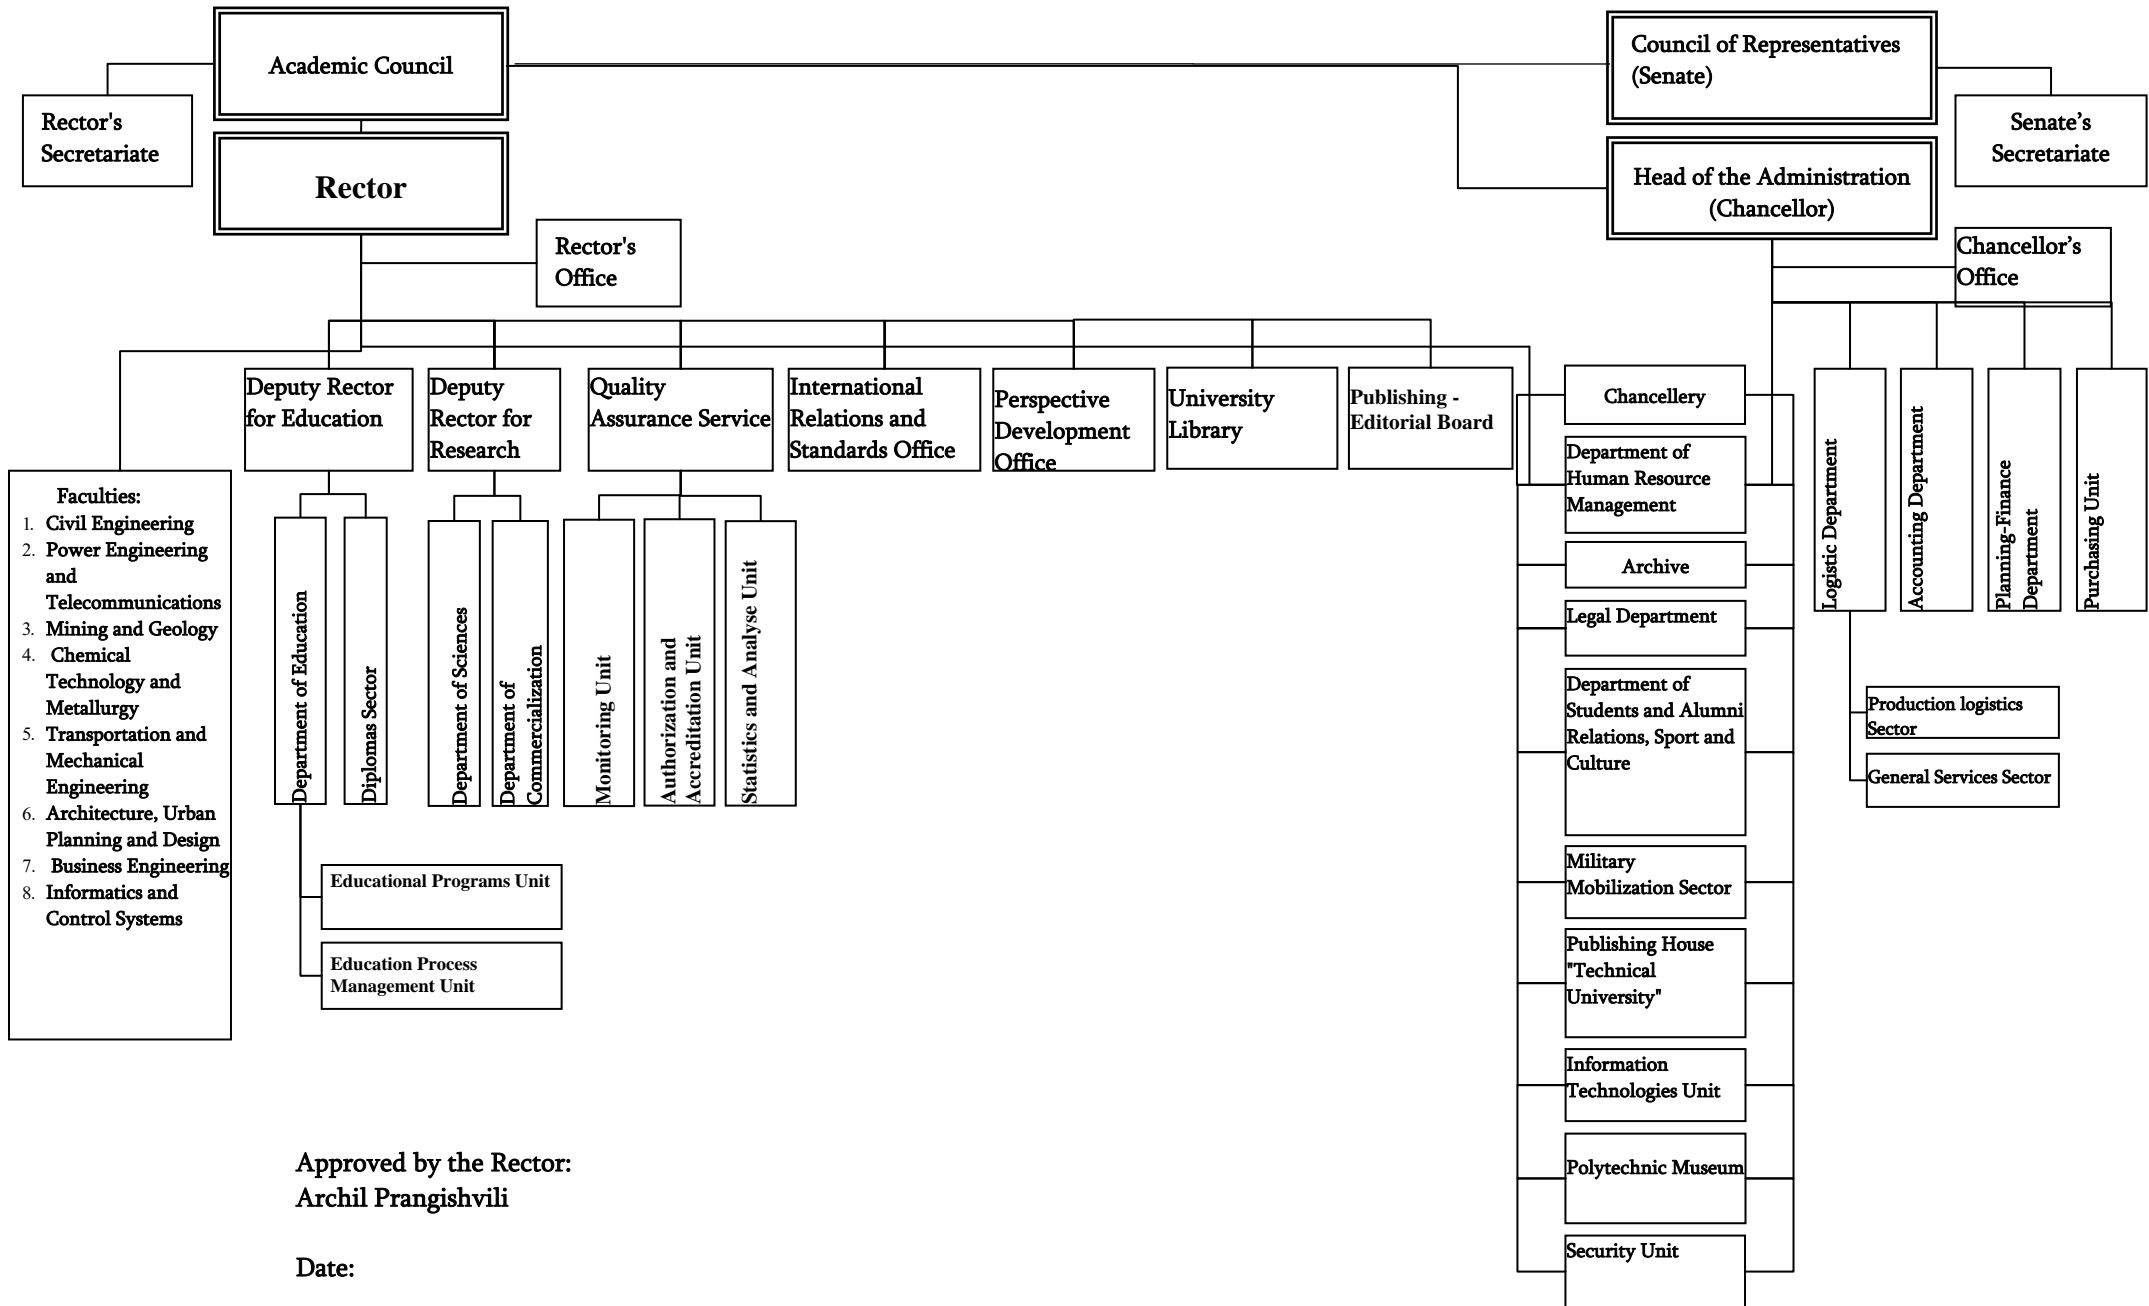

GTU Structure

Approved by the Rector:
Archil Prangishvili

Date: